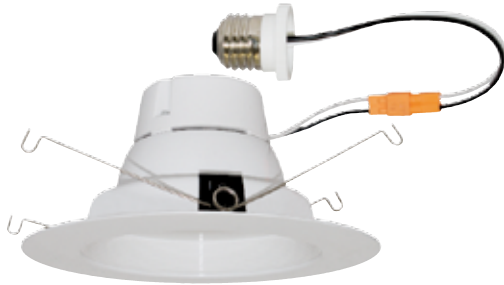

LED Inserts!

Energy efficient LED Inserts for use with Recessed Housings with quick connect terminal or standard incandescent housings using the medium base socket adaptor included. UL listed. ENERGY STAR qualified. 50,000 Hours/5 Year Extended Warranty.

6" LED INSERTS

6" LED Baffle Insert

- O.D. 7 1/2"
- 120V, dimmable driver.

EL61030W	12W, 3000K, 875 lm, CRI 90
EL61040W	12W, 4000K, 950 lm, CRI 90
EL61130W	16W, 3000K, 1100 lm, CRI 90
EL61140W	16W, 4000K, 1200 lm, CRI 90
EL61230W	22W, 3000K, 1400 lm, CRI 90

6" LED Gimbal Insert

- O.D. 7 1/4"
- 17W, 3000K, 1150lm, CRI 90.
- 120V, dimmable driver.
- 60° beam angle,
25° tilt, 358° rotation.

EL61330W

6" LED Square Baffle Insert

- 7 1/4" Square
- 16W, 3000K, 1130lm, CRI 90.
- 120V, dimmable driver.

EL66130W

6" LED Square Reflector Insert

- 7 1/4" Square
- 16W, 3000K, 1210lm, CRI 90.
- 120V, dimmable driver.

EL66230W

FOR MORE INFORMATION CONTACT ELCO LIGHTING

5" LED INSERTS

5" LED Square Baffle Insert

- 6 1/2" Square
- 15W, 3000K, 1100lm, CRI 90.
- 120V, dimmable driver.