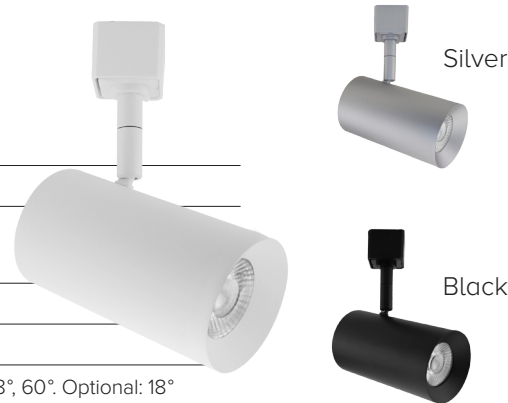

The Koto Sylo™ System

Surface, Monopoint, Pendant & Track Head

with The Koto™ Module

2" Koto™ Sylo™

Works with Koto™ Standard LED Module & Koto™ Focus LED Module

- Modern Die-Cast aluminum fixture for easy maintenance and upgrades
- Sunset option dims from 3000K to 1800K

Sylo™ Pendant

Input Power	10W - 12.5W
Lumens	750 - 1100
Color Temp.	2700K - 4000K, Sunset & 5-CCT
CRI	95+
Dimmable	Triac/ELV
Beam Angle	Standard: 25°, 38°, 60°. Optional: 18°

LED Die-Cast Aluminum Pendants include a Flat Canopy

*Cable is 120" long field cuttable

Sylo™ Track Head

Input Power	10W - 12.5W
Lumens	750 - 1100
Color Temp.	2700K - 4000K, Sunset & 5-CCT
CRI	95+
Dimmable	Triac/ELV
Beam Angle	Standard: 25°, 38°, 60°. Optional: 18°

*For Track & Track Accessories Visit elcolighting.com

Sylo™ Surface Mount

Input Power	10W - 12.5W
Lumens	750 - 1100
Color Temp.	2700K - 4000K, Sunset & 5-CCT
CRI	95+
Dimmable	Triac/ELV
Beam Angle	Standard: 25°, 38°, 60°. Optional: 18°