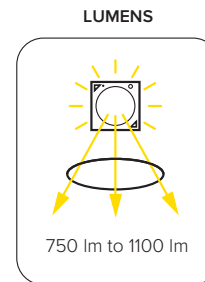

The Koto Sylo™ System

Surface, Monopoint, Pendant & Track Head

with The Koto™ Module