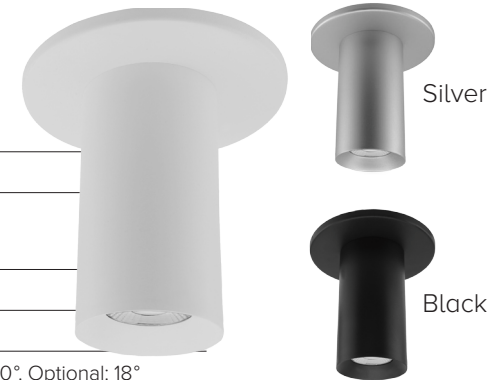

The Koto Sylo™ System

Surface, Monopoint, Pendant & Track Head

with The Koto™ Module

2" Koto™ Sylo™

Works with Koto™ Standard LED Module & Koto™ Focus LED Module

- Modern Die-Cast aluminum fixture for easy maintenance and upgrades
- Sunset option dims from 3000K to 1800K

Sylo™ Pendant

Input Power	10W - 12.5W
Lumens	750 - 1100
Color Temp.	2700K - 4000K, Sunset & 5-CCT
CRI	95+
Dimmable	Triac/ELV
Beam Angle	Standard: 25°, 38°, 60°. Optional: 18°

LED Die-Cast Aluminum Pendants include a Flat Canopy

*Cable is 120" long field cuttable

Sylo™ Track Head

Input Power	10W - 12.5W
Lumens	750 - 1100
Color Temp.	2700K - 4000K, Sunset & 5-CCT
CRI	95+
Dimmable	Triac/ELV
Beam Angle	Standard: 25°, 38°, 60°. Optional: 18°

*For Track & Track Accessories Visit elcolighting.com

Sylo™ Surface Mount

Input Power	10W - 12.5W
Lumens	750 - 1100
Color Temp.	2700K - 4000K, Sunset & 5-CCT
CRI	95+
Dimmable	Triac/ELV
Beam Angle	Standard: 25°, 38°, 60°. Optional: 18°