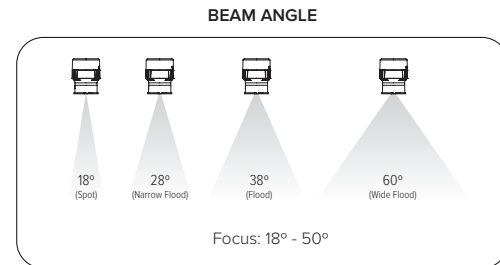

The Koto Sylo™ System

Surface, Monopoint, Pendant & Track Head

with The Koto™ Module