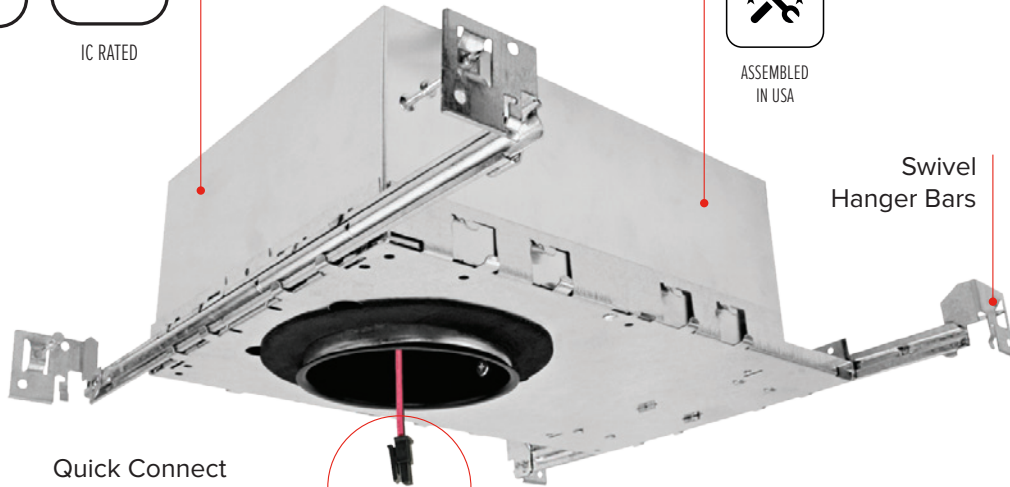

White Tune the Koto™ Module from your mobile device...

TUNABLE WHITE KOTO™ LED MODULE

The Koto™ System

Tunable White Koto™ Fixture

AIRTIGHT

IC RATED

ASSEMBLED
IN USA

Swivel
Hanger Bars