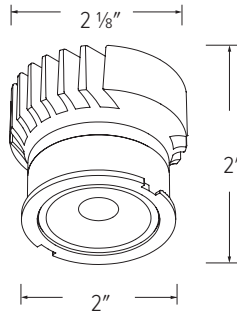

*Wired control devices required

Example: **ETW3SL** [Wireless SILVAIR control module]

Tunable White Koto™ LED Module

Works with 2", 3" & 4" Recessed Housings & Koto™ Trims

Tunable White Koto™ LED Module

Koto™ LED Light Engine