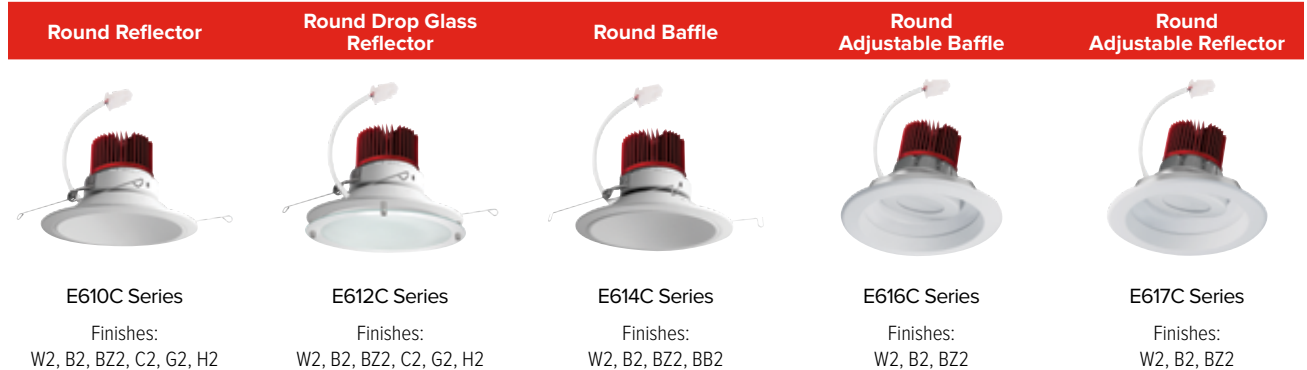

The Cedar™ System

High-End Residential & Light Commercial LED Lighting

6" LED Light Engines

DIMS TO WARM
SUNSET DIMMING TECHNOLOGY

*All Sunset LED Light Engines must be used with "SD" Housings

	Cedar™ 6" Light Engine	Lumen	Color Temp	Finish	Generation	Beam Angle
Product Number	E610C Round Reflector	08 850 lm	27 2700K	W All White	2 Gen 2	60°
Builder	E612C Round Drop Glass	12 1250 lm	30 3000K	B Black/Wht Trim		-F 38°
	E614C Round Baffle	16 1600 lm	35 3500K	C Chrome/Wht Trim		-N 24°
	E616C Round Adj. Baffle	20 2000 lm	40 4000K	G Gold/Wht Trim		-S 15°
	E617C Round Adj. Ref.		50 5000K	H Haze/Wht Trim		
			SD Sunset	BZ All Bronze		

Example: **E614C2040BZ2** [ELCO Cedar™ 6" Round Baffle Light Engine, 2000 lm, 4000K, All Bronze, Gen 2, 60° lens]