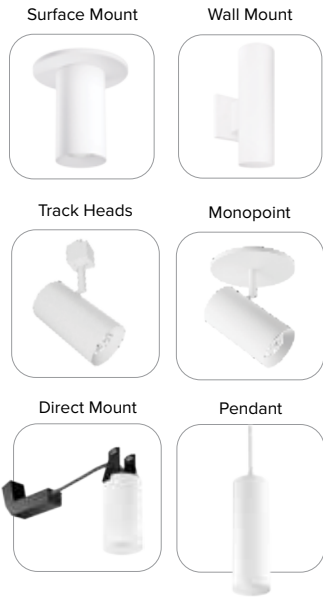

Ply Sylo™ Surface Mount 136

Ply Sylo™ Pendant 136

The **Koto Sylo™**

Fixtures with **Koto™ Modules**

FOR STANDARD, FOCUS & LOW VOLTAGE KOTO™ MODULES

Available in a wide selection of applications

Compatible Koto Modules