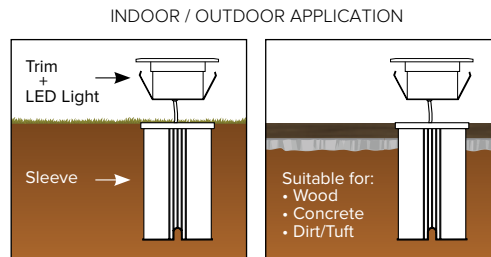

LED Pathway Lighting

In-Ground, Brick and Step Lights

In-Ground LED Lighting

Description	CAT. #	Specs

Energy efficient LED Lighting fixtures designed to be install in-ground. Our in-ground applications are water and weather resistant making it the perfect lighting solution for virtually any application. Suitable for installation in concrete, soft dirt and turf applications. The in-ground lighting is ideal as a safety/accent lighting in patios, gardens, decks, docks, building entrances, pathways, and many other locations.

In-Ground LED Light Fixtures

- Dimmable Triac/ELV
- 45° beam angle
- Weather resistant clear glass lens
- Weather resistant in-ground sleeve
- ETL listed for wet locations

ELIG330250N	3W, 275 lm, 3000K, 12V DC, Nickel
ELIG330250B	3W, 275 lm, 3000K, 12V DC, Black
ELIG330250BZ	3W, 275 lm, 3000K, 12V DC, Bronze
ELIG330250CP	3W, 275 lm, 3000K, 12V DC, Copper

ELIG330

3W, 3000K, 12 V DC, Dimmable Triac/ELV, Stainless steel body, water-resistant glass lens with silicon gasketed seal, ETL listed for wet location

In-Ground Sleeve

ELIGRH

- Weather resistant in-ground sleeve for concrete or soil installation
- 2 1/8" O.D. x 3 3/8" H

ELIG250N	Nickel, 2 1/2" O.D.
ELIG250B	Black, 2 1/2" O.D.
ELIG250BZ	Bronze, 2 1/2" O.D.
ELIG250CP	Copper, 2 3/4" O.D.