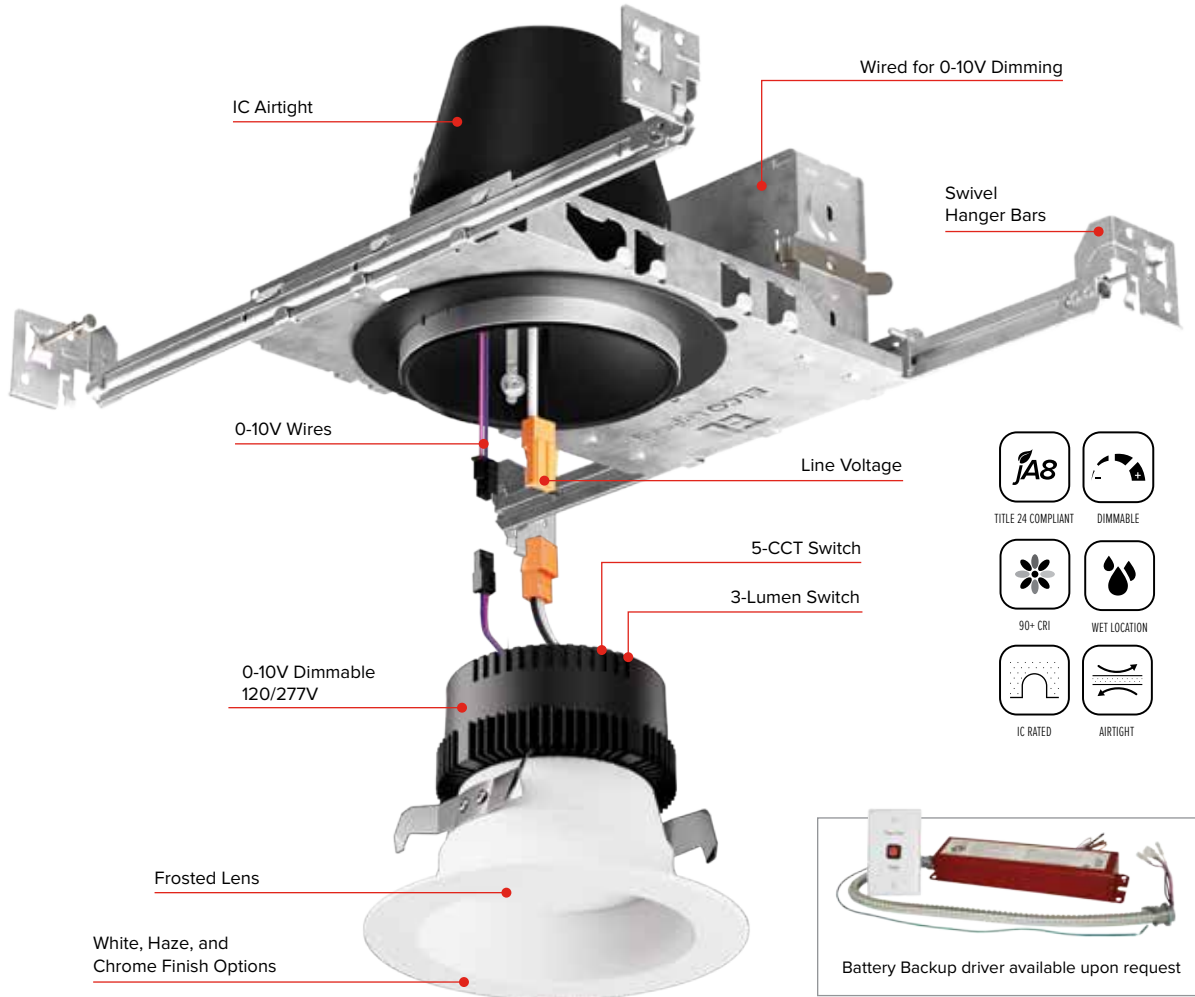

The Ply™ System

0-10V Dimmable LED & Housings

SIZE	STYLES	FINISHES	LUMENS	COLOR TEMPERATURE
4"	Downlight	White Black Bronze Chrome Haze	650 lm to 2000 lm	2700K - 5000K
6"	Adjustable