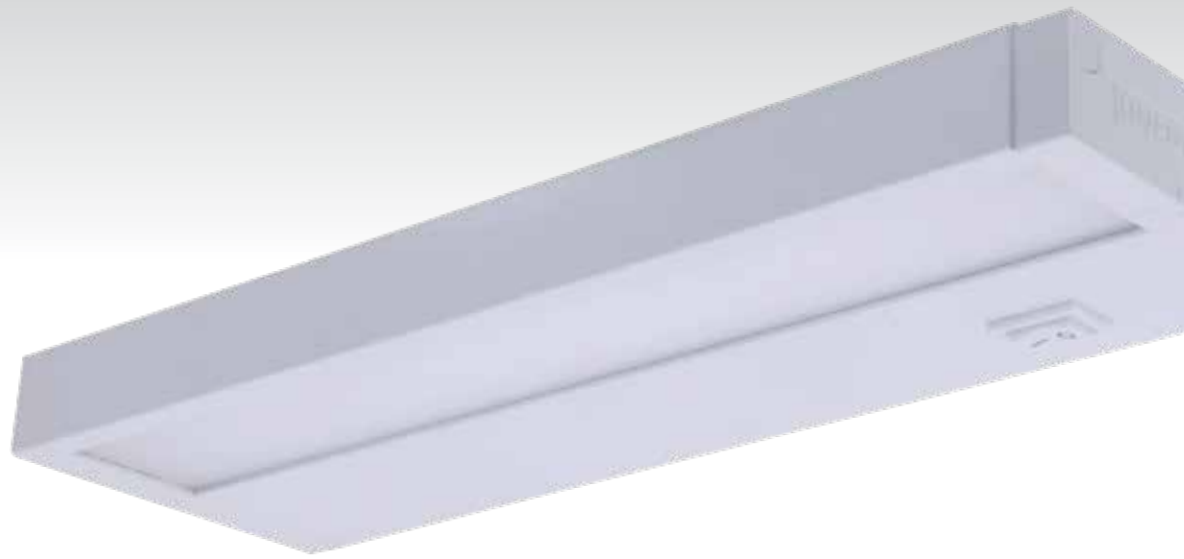

LED Undercabinet & Puck Lights

Lotus™ LED Undercabinet	168
Zinnia™ LED Undercabinet	169
Sage™ LED Undercabinet Lightbar	170
Flax™ LED Adjustable Undercabinet	170
Azalea™ LED Undercabinet	171
Tansy™ LED Undercabinet	171
Ixia™ 24V DC LED Undercabinet	171
LED Undercabinet Lightbars	172

12V Puck Lights & Accessories	173
24V Dimmers, 12V & 24V DC Drivers	174
T5 Fluorescent Undercabinet Light	174