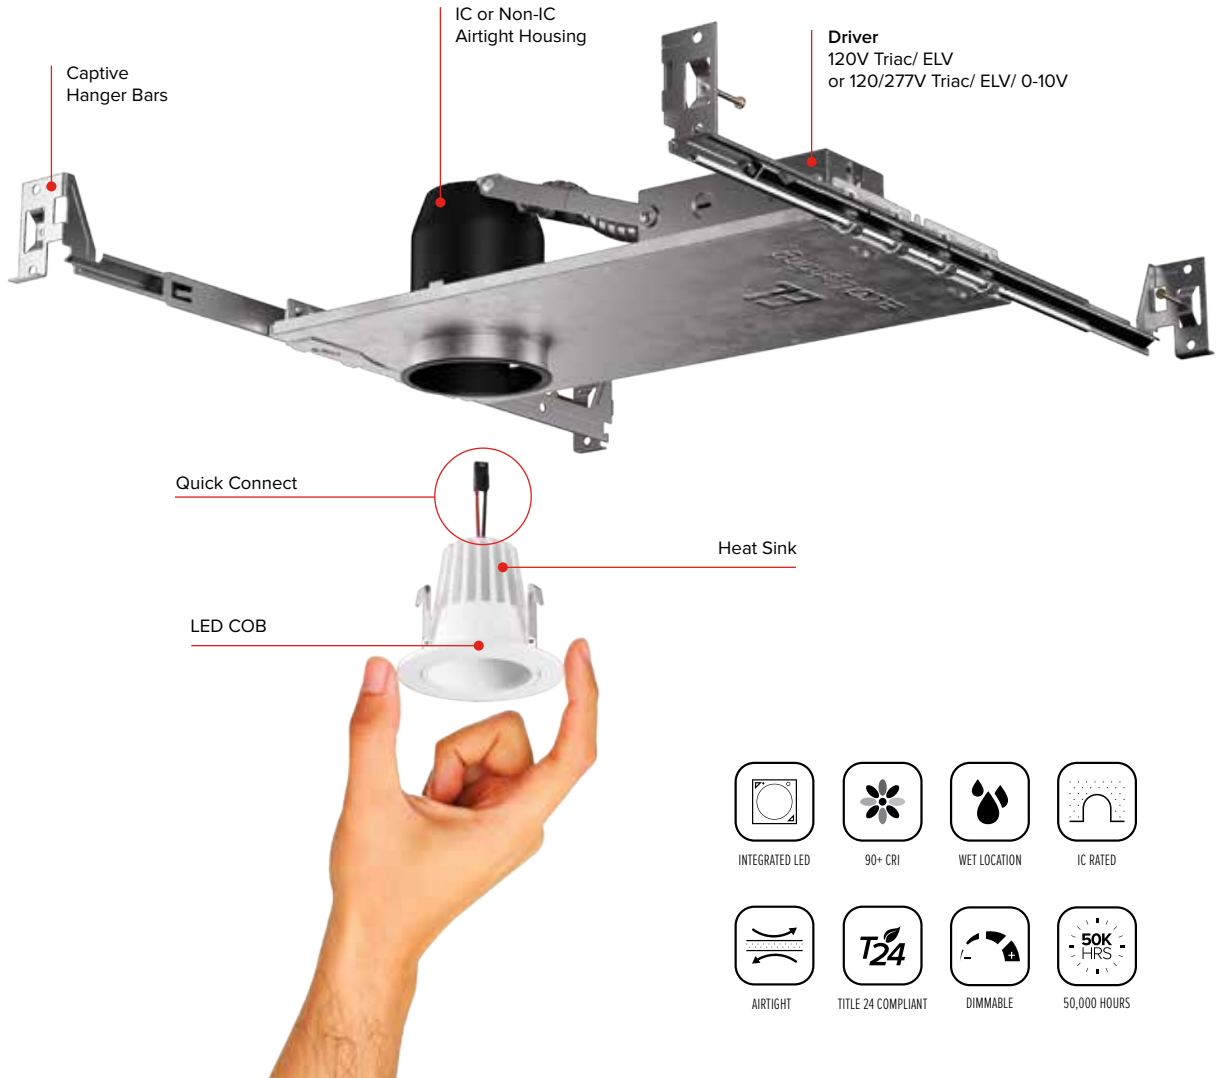

The Alder™ System

2" Housings & LED Light Engines

ALDER SYSTEM	STYLES		LUMENS	COLOR TEMPERATURE
HIGHTECH	 Round	 Square	 600 lm to 1200 lm	 2700K & 4000K
STANDARDLUMEN	 Round Adjustable	 Square Adjustable