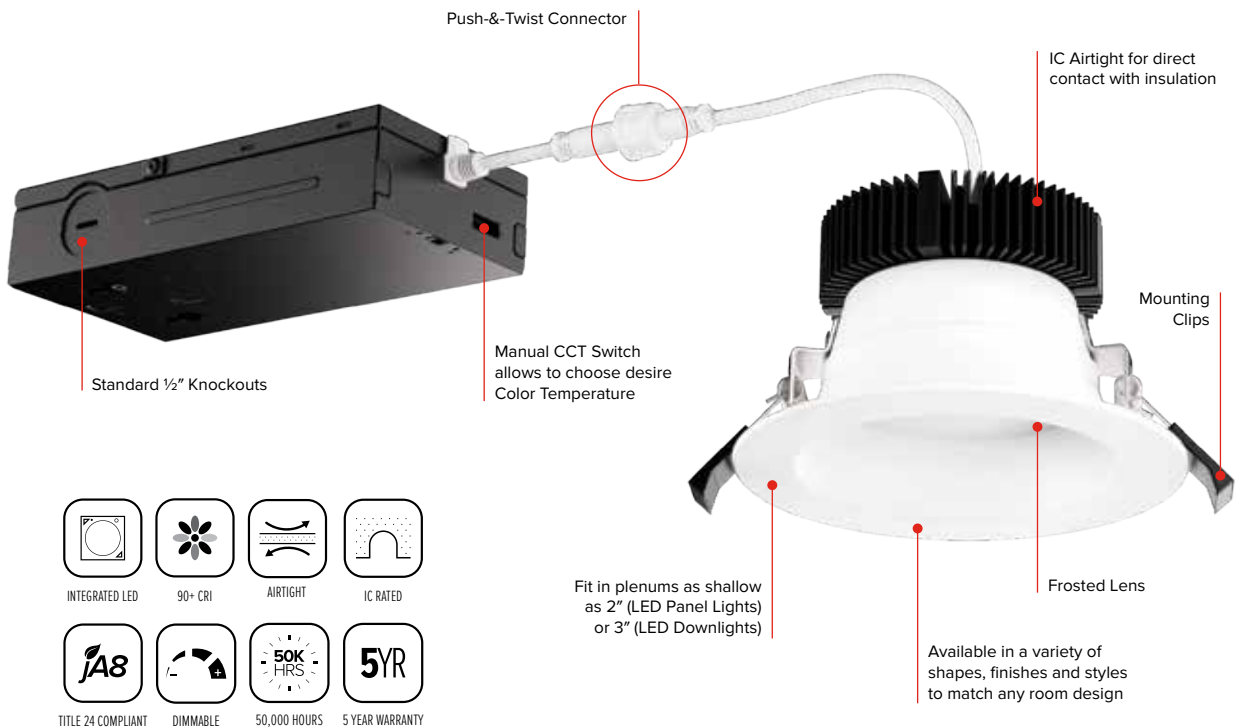

The **Elm™ System**

Ultra Slim LED Panel Lights & LED Downlights

DESIGNED TO BE INSTALLED WITHOUT A RECESSED HOUSING!

New Construction application requires optional mounting plate or frame. Remodel application requires no additional accessories

SIZES	STYLES	FINISHES	LUMENS	COLOR TEMPERATURE
2" 3" 4" 6" 8"	Round (2", 3", 4", 6" & 8") Square (2", 4" & 6")	White Black Bronze Nickel	350 lm to 2500 lm	2700K - 5000K