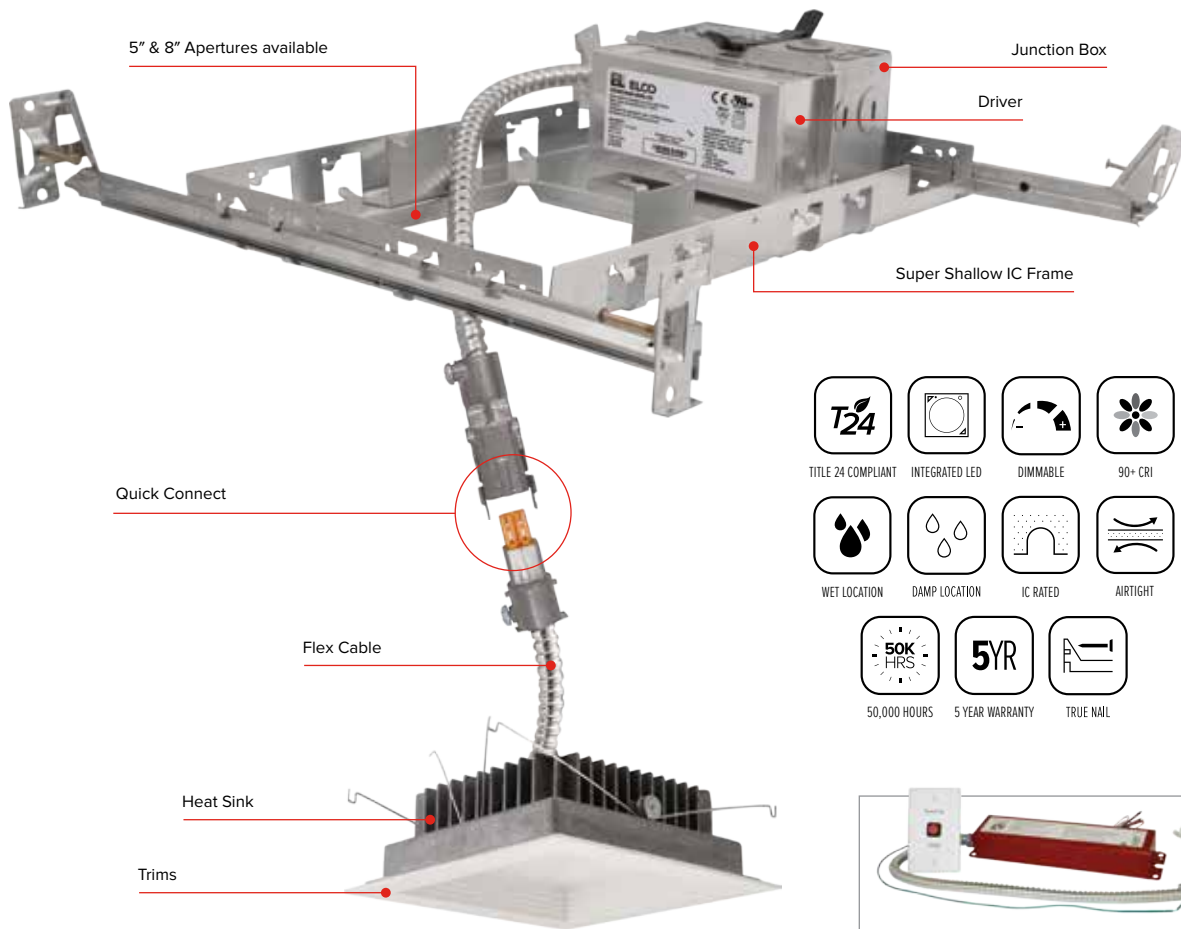

5" Shallow LED **Square Frames** & **Light Engines**