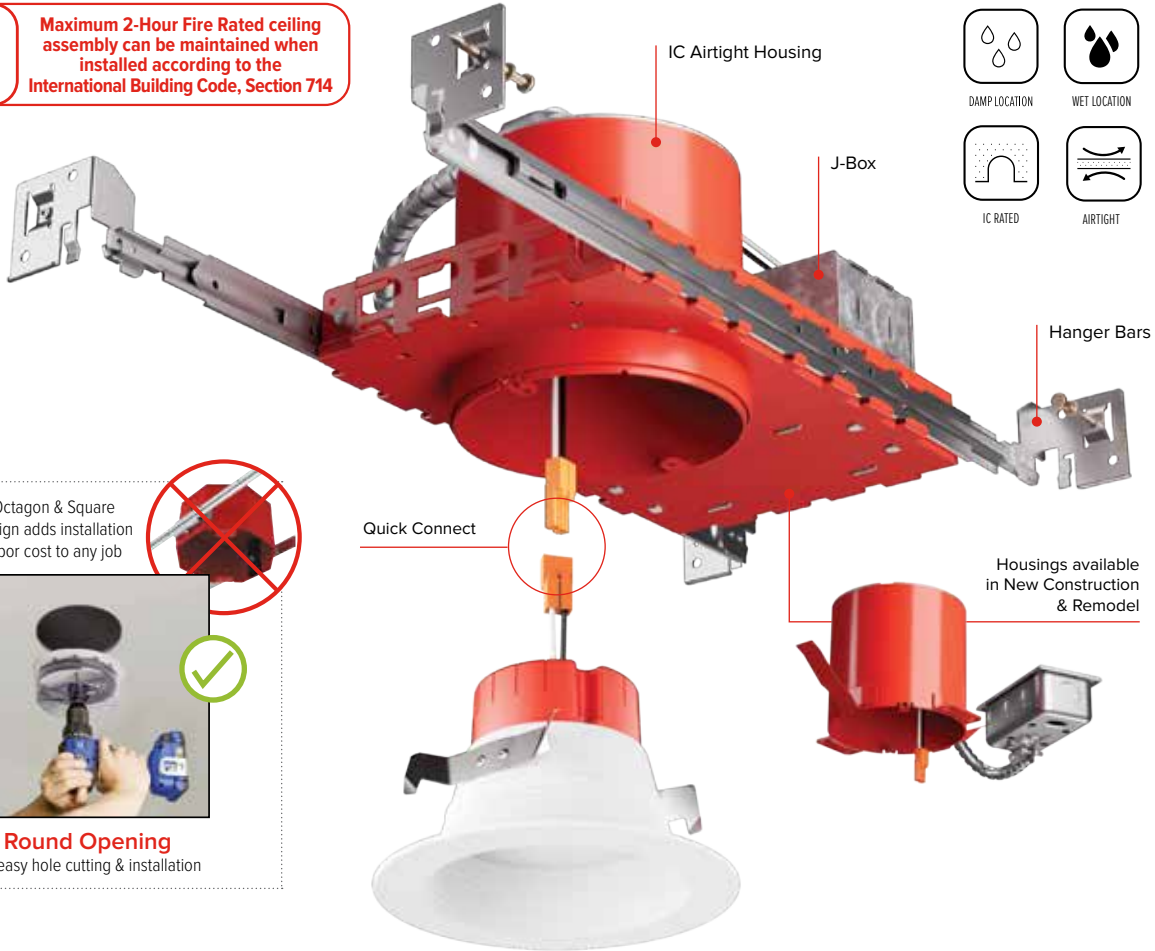

Housings for 2-Hr Fire Rated Ceilings

THE IDEAL SOLUTION FOR A VARIETY OF RECESSED & CEILING MOUNT LED FIXTURES

Maximum 2-Hour Fire Rated ceiling assembly can be maintained when installed according to the International Building Code, Section 714