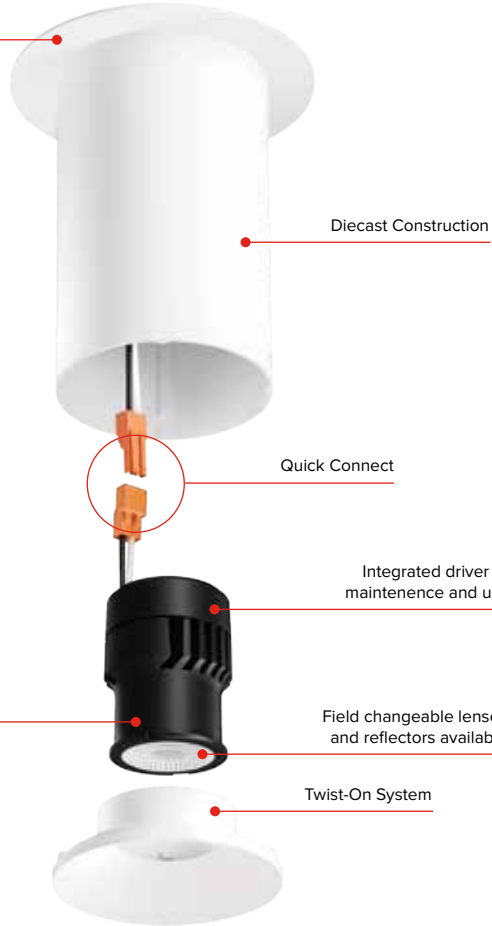

Ply Sylo™ Surface Mount 136

Ply Sylo™ Pendant 136

The **Koto Sylo™**

Fixtures with **Koto™ Modules**

FOR STANDARD, FOCUS & LOW VOLTAGE KOTO™ MODULES

Available in a wide selection of applications

Compatible Koto Modules