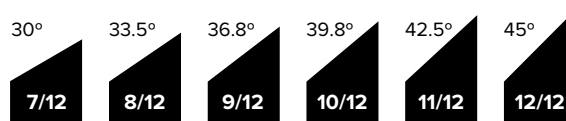

Super Sloped Ceilings Pitch Range: