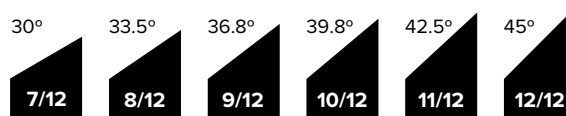

Super Sloped Ceilings Pitch Range: