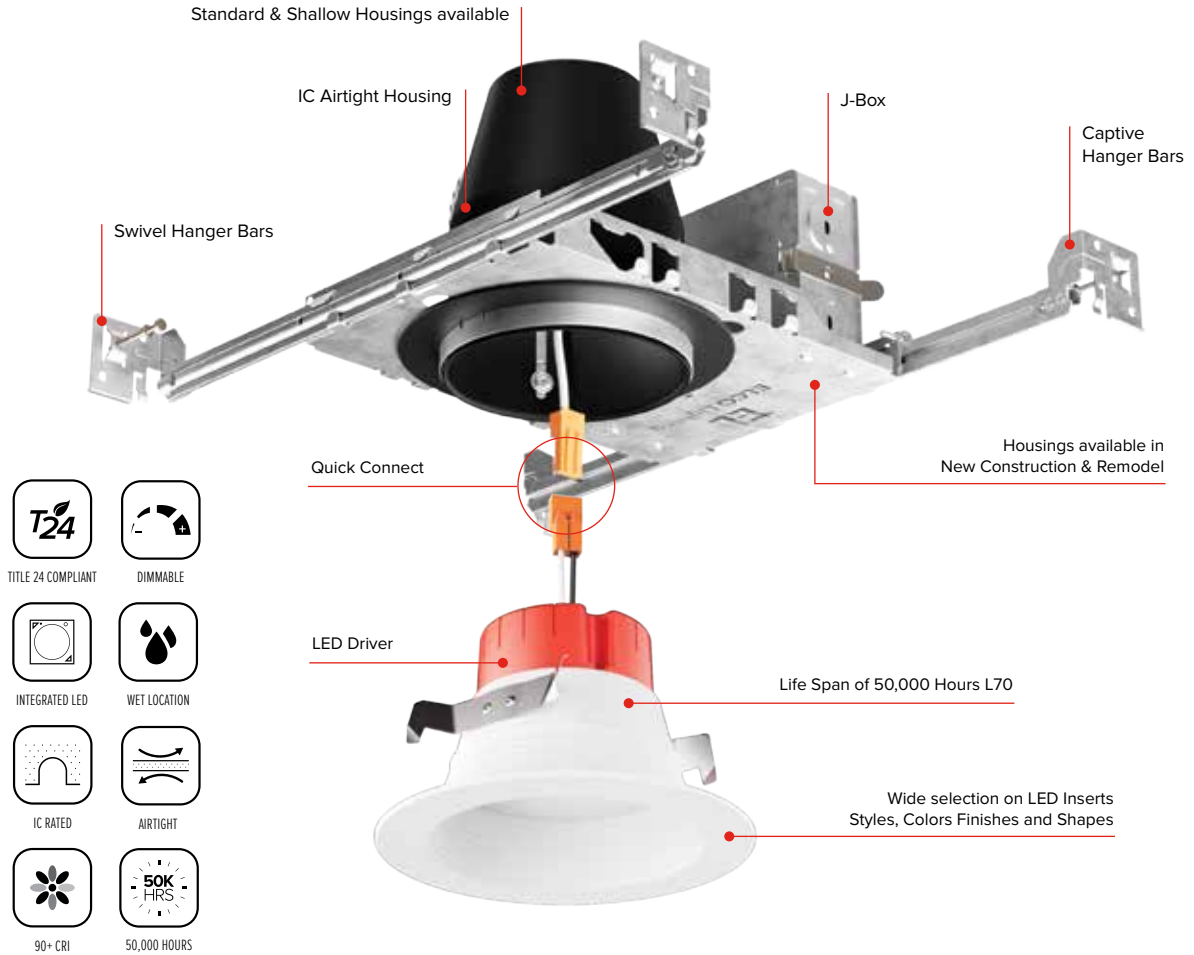

Dedicated LED Housings & Inserts

SIZES	STYLES	LUMENS	COLOR TEMPERATURE
3"	Round (Reflector & Baffle)	600 lm to 2000 lm	2700K - 5000K & Sunset
4"	Square (Reflector & Baffle)		
5"	Adjustable Pull Down		
6"	Gimbal		
8" & 12"