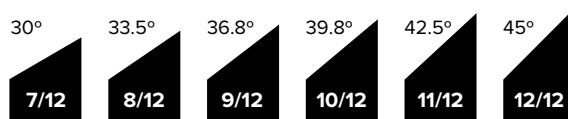

Super Sloped Ceilings Pitch Range: