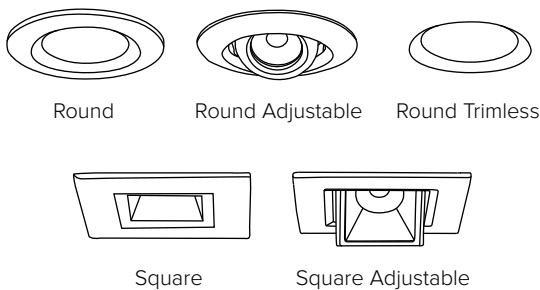

STYLES

FINISHES

LUMENS

COLOR TEMPERATURE

450 lm to 700 lm

2700K - 5000K & Sunset