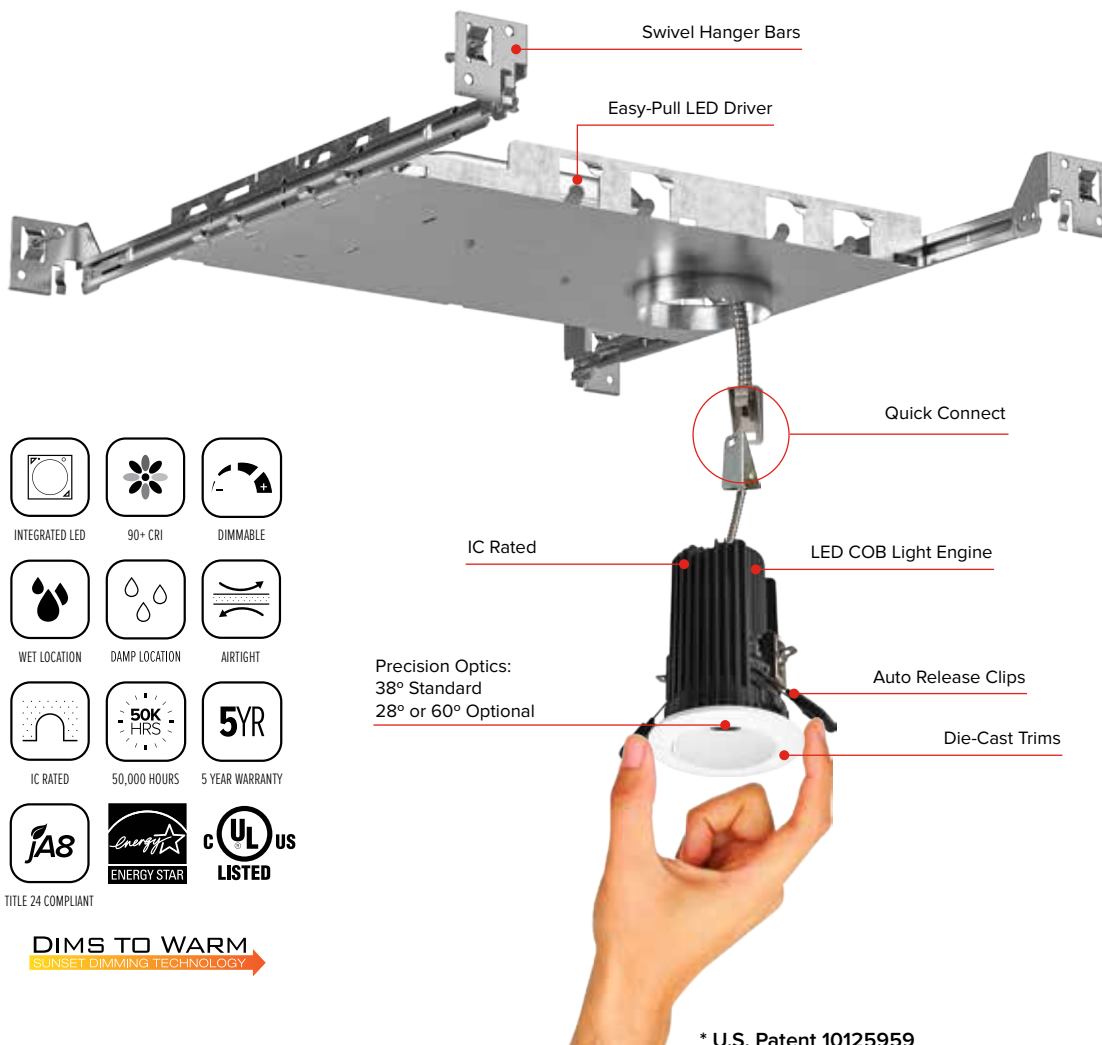

The **Teak™** System

2" LED Downlights & Adjustables

- INTEGRATED LED
- 90+ CRI
- DIMMABLE
- WET LOCATION
- DAMP LOCATION
- AIRTIGHT
- IC RATED
- 50,000 HOURS
- 5YR
- TITLE 24 COMPLIANT
- ENERGY STAR
- UL LISTED

DIMS TO WARM
SUNSET DIMMING TECHNOLOGY

* U.S. Patent 10125959

STYLES	FINISHES	LUMENS	COLOR TEMPERATURE
Round Round Gimbal Round Pull-Down Square Square Gimbal	White Black Bronze Haze Chrome	 850 lm to 1100 lm	 2700K - 4000K & Sunset