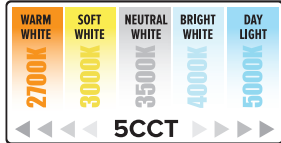

NEW! 5-CCT (2700K, 3000K, 3500K, 4000K, 5000K) **LED Inserts in Stock!**

Fits ELCO Dedicated LED New Construction and Remodel Recessed Housings
 Manually switch to desire color temperature • 120V Triac/ELV dimmable driver
 Title 24 JA8-2022 Compliant • ETL listed for damp location

4" Round LED Floating Adjustable Eyeball Insert with 5-CCT Switch

- 9W, 700 lm
- CCT Switch: 2700K, 3000K, 3500K, 4000K, 5000K
- 360° rotation and 90° tilt range for added versatility
- Die-cast construction provides lasting durability
- Suitable for IC and Non-IC housings
- 5" O.D. - 3 1/2" I.D. - 3 1/4" H