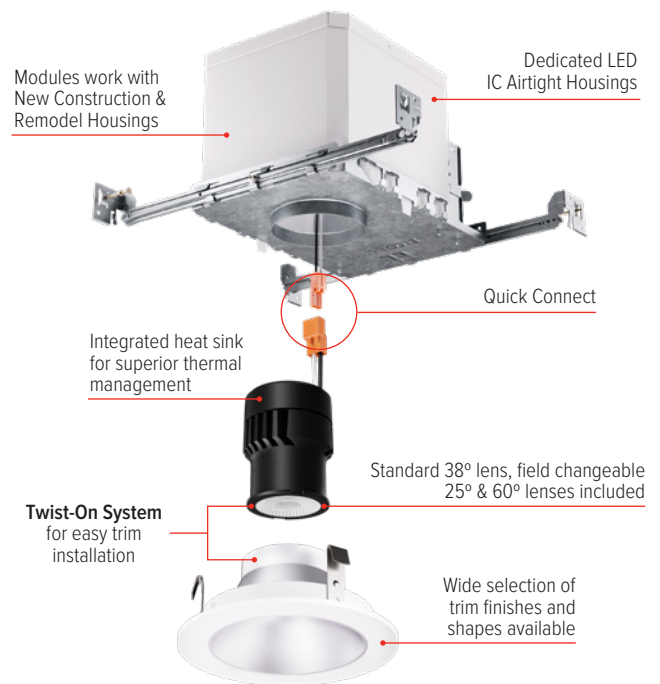

New High Lumen **Koto™ LED Module**

120V Integrated Dimmable Driver with up to 1400 lumen output

Works with
2", 3", 4", 5" & 6"
Recessed Housings
and Koto™ Trims

For our entire selection of
Koto™ System Trims & Recessed Housings
please visit us at elcolighting.com

New High Lumen **Koto™ LED Module**

- Integrated 120V Dimmable Driver Triac/ELV
- Excellent color rendering 95+ CRI
- Works in 2", 3", 4" and 6" ELCO Koto housings with Koto™ twist-on trims
- Energy Star Certified
- Title 24 JA8-2022 Compliant
- Standard 38° lens installed, 25° and 60° lens included with each module - Optional Lens: 18° (EP731C).
- Optional: Louver (L45, L57), Linear Lens (L46), Spread Lens (L47), Clear Lens (L48), Frosted Lens (L49), Snoot (L50), Color Shifters (L51, L52, L53), Asymmetric Lens (L54, L55)
- Covered by U.S. PATENTS and Patents Pending