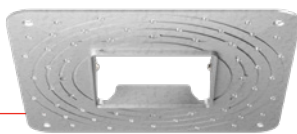

NEW Koto System

3" Square Trimless Reflectors

Designed to **seamlessly** make the trim ring invisible showing only the reflector and lens with no visible trim ring. Slides in-and-out of a finished ceiling without the aid of any tools.

3" Koto™ Square Trimless Reflector

- ELK370W** White
- ELK370B** Black
- ELK370H** Haze

- 2 1/2" Square

3" Koto™ Square Adjustable Trimless Reflector

- ELK381W** White
- ELK381B** Black
- ELK381H** Haze

- 2 1/2" Square
- 35° Adjustability

3" Koto™ Square Trimless Spackle Frame

EL03SFS

- For use with ELK370 and ELK381

For our entire **Koto™ Trimless** collection please visit us at elcolighting.com

Dedicated LED IC Airtight Housings

Trimless Spackle Frame (Sold Separately)

Trimless Reflectors compatible with Standard or Architectural Koto LED Modules

Standard 38° lens, field changeable
25° & 60° lenses included

Twist-On System for easy installation

Reflectors slides in-and-out of finished ceiling without any tools