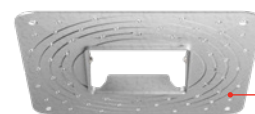

NEW Koto System

3" Square Trimless Reflectors

Designed to **seamlessly** make the trim ring invisible showing only the reflector and lens with no visible trim ring. Slides in-and-out of a finished ceiling without the aid of any tools.

3" Koto™ Square Trimless Reflector

- ELK370W** White
- ELK370B** Black
- ELK370H** Haze

- 2 1/2" Square

3" Koto™ Square Adjustable Trimless Reflector

- ELK381W** White
- ELK381B** Black
- ELK381H** Haze

- 2 1/2" Square
- 35° Adjustability

3" Koto™ Square Trimless Spackle Frame

EL03SFS

- For use with ELK370 and ELK381

For our entire **Koto™ Trimless** collection please visit us at elcolighting.com

Dedicated LED IC Airtight Housings

Trimless Spackle Frame (Sold Separately)

Trimless Reflectors compatible with Standard or Architectural Koto LED Modules

Standard 38° lens, field changeable
25° & 60° lenses included

Twist-On System for easy installation

Reflectors slides in-and-out of finished ceiling without any tools