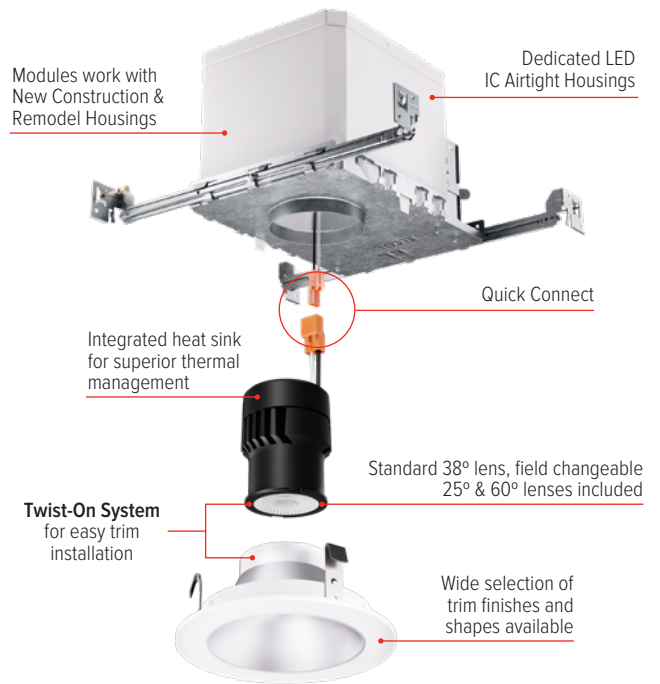

ELK11HC

Also check out our Koto™
Field Changeable Accessories
at elcolighting.com

Subject to US tariffs. All other standards, terms and conditions apply.
Please provide your e-mail address to salesadmin@elcolighting.com. To unsubscribe e-mail: salesadmin@elcolighting.com

E-mail your order to: orderdesk@elcolighting.com
Tel: 800.522.2626 • Fax: 800.644.2626

ELCO Lighting
The Best Choice in Lighting