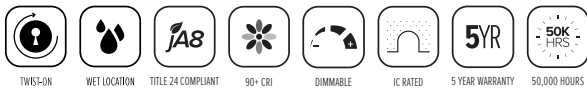

ELK11HC

Also check out our Koto™
Field Changeable Accessories
at elcolighting.com

Subject to US tariffs. All other standards, terms and conditions apply.
Please provide your e-mail address to salesadmin@elcolighting.com. To unsubscribe e-mail: salesadmin@elcolighting.com