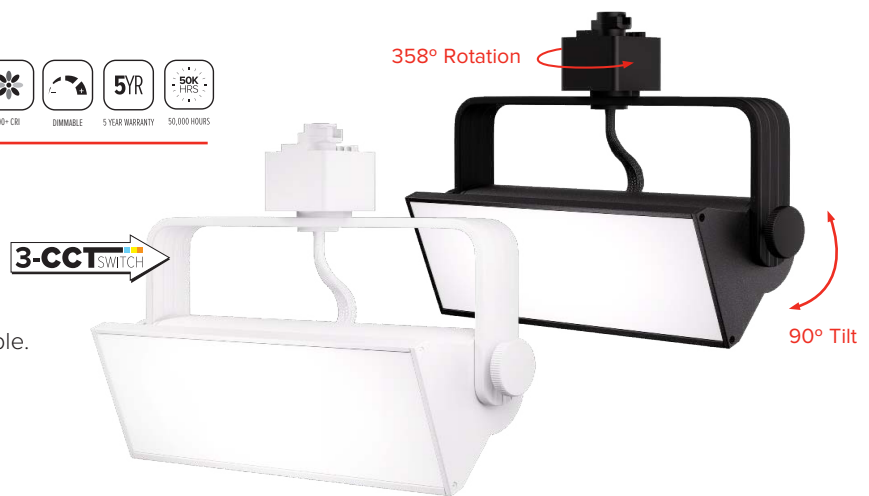

NEW! 3-CCT LED Pipe™ 6" Wall Wash Track Fixture

Integrated LED Track Fixtures with manual 3-CCT Switch to be used with 120V Single or Two Circuit Tracks

6" Mini LED Pipe™ Wall Wash Track Fixture

- 14W, 1000 lm, CRI 90+
- 180° tilt, 358° rotation
- Manual 3-CCT Switch (3000K, 3500K, 4000K)
- Frosted lens for even light distribution
- Polycarbonate adapter with copper conductor
- Track fixture comes standard as H Style.
Note: J (Juno) and L (Lightlier) styles are available.
- 6" L x 3" H

- ETW46CT3W** All White
- ETW46CT3B** All Black

Other Integrated LED Wall Wash Track Fixtures & Tracks in Stock!

LED Pipe™ Wall Wash Track Fixture

- 3-CCT manual switch
(3000K, 3500K, 4000K)

- ETW42CT3 (W, B)**
20W, 1400 lm - 12" L - 3" H
- ETW43CT3 (W, B)**
40W, 2500 lm - 21" L - 3" H
- ETW44CT3 (W, B)**
58W, 4000 lm - 27" L - 3" H

120V Tracks

- Includes dead-end and mounting clips

Single Circuit	Two Circuit	
EP002 (W, B)	EC002 (W, B)	2 ft (24 1/8")
EP004 (W, B)	EC004 (W, B)	4 ft (48 1/8")
EP006 (W, B)	EC006 (W, B)	6 ft (72 5/32")
EP008 (W, B)	EC008 (W, B)	8 ft (92 7/32")
EP012 (W, B)		12 ft (143 7/8")