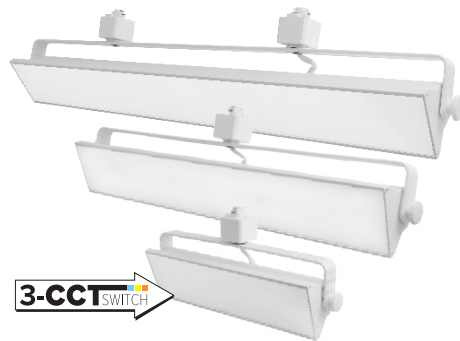

NEW! 3-CCT LED Pipe™ 6" Wall Wash Track Fixture

Integrated LED Track Fixtures with manual 3-CCT Switch to be used with 120V Single or Two Circuit Tracks

6" Mini LED Pipe™ Wall Wash Track Fixture

- 14W, 1000 lm, CRI 90+
- 180° tilt, 358° rotation
- Manual 3-CCT Switch (3000K, 3500K, 4000K)
- Frosted lens for even light distribution
- Polycarbonate adapter with copper conductor
- Track fixture comes standard as H Style.
Note: J (Juno) and L (Lightlier) styles are available.
- 6" L x 3" H

- ETW46CT3W** All White
- ETW46CT3B** All Black

Other Integrated LED Wall Wash Track Fixtures & Tracks in Stock!

LED Pipe™ Wall Wash Track Fixture

- 3-CCT manual switch
(3000K, 3500K, 4000K)

- ETW42CT3 (W, B)**
20W, 1400 lm - 12" L - 3" H
- ETW43CT3 (W, B)**
40W, 2500 lm - 21" L - 3" H
- ETW44CT3 (W, B)**
58W, 4000 lm - 27" L - 3" H

120V Tracks

- Includes dead-end and mounting clips

Single Circuit	Two Circuit	
EP002 (W, B)	EC002 (W, B)	2 ft (24 1/8")
EP004 (W, B)	EC004 (W, B)	4 ft (48 1/8")
EP006 (W, B)	EC006 (W, B)	6 ft (72 5/32")
EP008 (W, B)	EC008 (W, B)	8 ft (92 7/32")
EP012 (W, B)		12 ft (143 7/8")