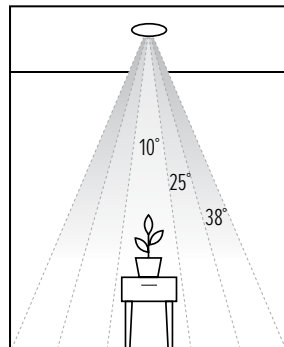

ELK0327 5W / 350 lm / 2700K

ELK0330 5W / 350 lm / 3000K