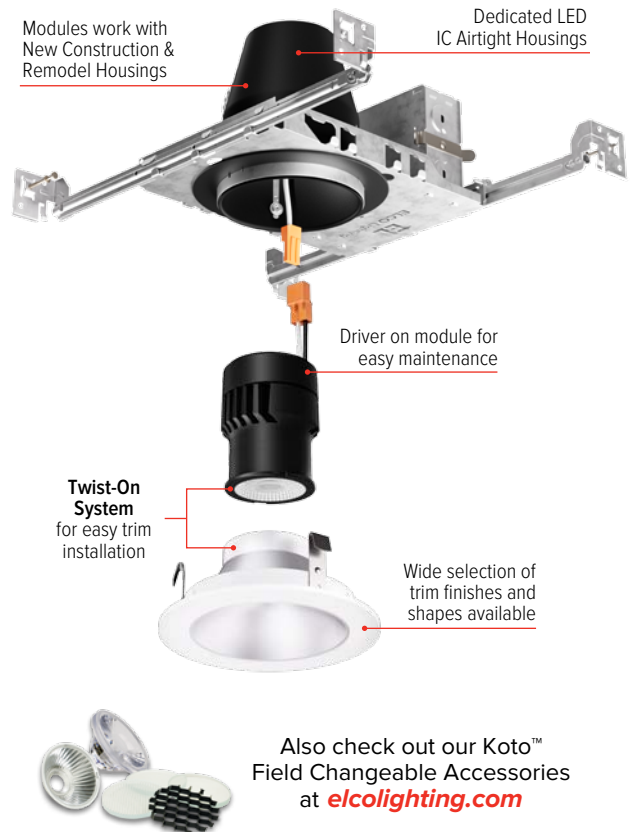

NEW 350 lm LOW LUMEN

Koto™ LED Module

LOW LUMEN LED MODULE FOR AN IDEAL ACCENT OR AMBIENT LIGHTING

Works with
 2", 3", 4", & 6"
 ELCO Recessed
 Housings & Koto™
 Twist-On Trims

Koto™ LED Module

- 5W, 350 lm
- 120V, Triac/ELV Integrated dimmable driver
- Excellent color rendering 95+ CRI
- Works in 2", 3", 4" and 6" ELCO Housings with Koto™ twist-on trims
- Energy Star Certified
- Title 24 JA8-2019 Compliant
- Standard 38° Lens installed, field changeable 10° and 25° lens included with each module.
- Optional: Hex Louver (L45, L57), Linear Lens (L46), Spread Lens (L47), Clear Lens (L48), Frosted Lens (L49), Color Shifter (L51), Color Lens (L52, L53), Snoot (L50).
- Covered by U.S. Patents and Patents Pending

ELK0327 5W / 350 lm / 2700K

ELK0330 5W / 350 lm / 3000K

For our entire selection of
Koto™ System Trims & Recessed Housings
 please visit us at elcolighting.com

Also check out our Koto™
 Field Changeable Accessories
 at elcolighting.com