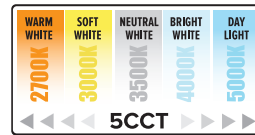

New LED Black Inserts in Stock!

with CCT Switch

3" Square LED Reflector Insert

- 9W / 120V / CRI 93+ / 90° Beam Angle
- 3-CCT Switch: 2700K - 3500K
- UL listed for Wet Location
- Dimmable Triac/ELV

EL332CT3BB

3", 700 lm, Black

- 4 3/8" Sq.

4" Round LED Adjustable Gimbal insert

- 25° Tilt, 358° Rotation, 60° Beam Angle
- 120V / CRI 93+
- 5-CCT Switch: 2700K - 5000K
- UL listed for Dam Location
- Dimmable Triac/ELV

EL414CT5B

4", 12W, 650 lm, Black

- 5" O.D.

4" & 5"/6" Round LED Inserts

- 12W / 120V / CRI 90+
- 5-CCT Switch: 2700K - 5000K
- UL listed for Wet Location
- Dimmable Triac/ELV

Switch to desire CCT
 2700K, 3000K, 3500K,
 4000K, 5000K

Switch to desire CCT
 2700K, 3000K, 3500K,
 4000K, 5000K

4" & 5"/6" Round LED Adjustable Gimbal insert

- 25° Tilt, 358° Rotation
- 120V / CRI 90+
- 5-CCT Switch: 2700K - 5000K
- UL listed for Damp Location
- Dimmable Triac/ELV