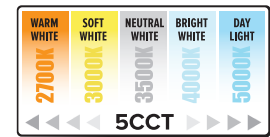

EL414CT5B

4", 12W, 650 lm, Black

- 5" O.D.

4" & 5"/6" Round LED Inserts

- 12W / 120V / CRI 90+
- 5-CCT Switch: 2700K - 5000K
- UL listed for Wet Location
- Dimmable Triac/ELV

Switch to desire CCT
 2700K, 3000K, 3500K,
 4000K, 5000K

Switch to desire CCT
 2700K, 3000K, 3500K,
 4000K, 5000K

4" & 5"/6" Round LED Adjustable Gimbal insert

- 25° Tilt, 358° Rotation
- 120V / CRI 90+
- 5-CCT Switch: 2700K - 5000K
- UL listed for Damp Location
- Dimmable Triac/ELV

E-mail your order to: orderdesk@elcolighting.com
 Tel: 800.522.2626 • Fax: 800.644.2626

ELCO Lighting
 The Best Choice in Lighting

New LED Black Inserts in Stock!

with CCT & Lumen Switch

Manual switch to choose desired CCT & Lumen Output, Triac/ELV Dimmable, 120V Driver, 90+ CRI, CA Title 24, JA8-2016-E, ETL listed, ENERGY STAR, Life span of 50,000 hours L70

4" LED Round Reflector Insert with 5-CCT Switch & 3-lumen Switch

EL427CT5DBB Black

- 12.5W/16W/18W
- 120V
- 1000 lm / 1250 lm / 1500 lm
- 5-CCT Switch: 2700K - 5000K
- 3-Lumen Switch: 1000 - 1500 lm
- UL listed for Wet Location
- Dimmable Triac/ELV
- 5 1/2" O.D.