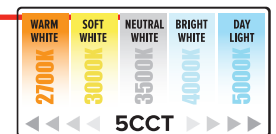

3", 700 lm, Black

- 4 3/8" Sq.

4" Round LED Adjustable Gimbal insert

- 25° Tilt, 358° Rotation, 60° Beam Angle
- 120V / CRI 93+
- 5-CCT Switch: 2700K - 5000K
- UL listed for Dam Location
- Dimmable Triac/ELV

EL414CT5B

4", 12W, 650 lm, Black

- 5" O.D.

4" & 5"/6" Round LED Inserts

- 12W / 120V / CRI 90+
- 5-CCT Switch: 2700K - 5000K
- UL listed for Wet Location
- Dimmable Triac/ELV

Switch to desire CCT
 2700K, 3000K, 3500K,
 4000K, 5000K

Switch to desire CCT
 2700K, 3000K, 3500K,
 4000K, 5000K

4" & 5"/6" Round LED Adjustable Gimbal insert

- 25° Tilt, 358° Rotation
- 120V / CRI 90+
- 5-CCT Switch: 2700K - 5000K
- UL listed for Damp Location
- Dimmable Triac/ELV