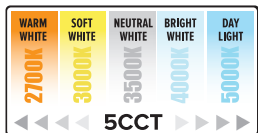

4" LED Round Reflector Insert with 5-CCT Switch & 3-lumen Switch

EL475CT5DBB Black

- 9.5W/13.5W/18W
- 120/277V
- 850 lm / 1000 lm / 1500 lm
- 5-CCT Switch: 2700K - 5000K
- 3-Lumen Switch: 850 - 1500 lm
- UL listed for Wet Location
- Dimmable 0-10V
- 5 1/2" O.D.

Subject to US tariffs. All other standards, terms and conditions apply.
Please provide your e-mail address to salesadmin@elcolighting.com. To unsubscribe e-mail: salesadmin@elcolighting.com