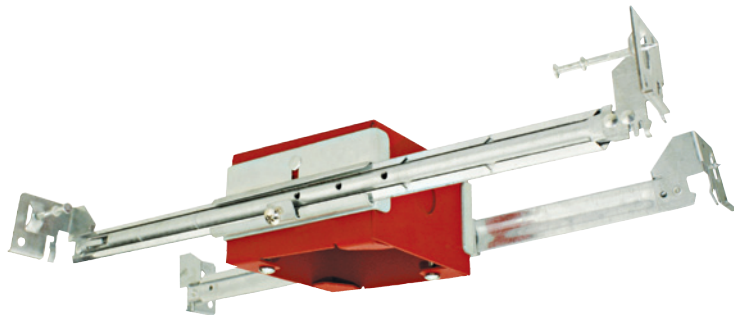

Introducing our **NEW**

Square New Construction Box!

THE IDEAL SMALL LOW PROFILE SOLUTION FOR A VARIETY OF CEILING MOUNT LED FIXTURES

The ideal small low profile solution for a variety of Ceiling Mount LED Fixtures

Square New Construction Box

- Standard 3 1/2" spaced mounting holes
- Height adjustable bracket for flush alignment even after mounting
- No need to construct a fire rated box
- Swivel hanger bars for New Construction mounting
- Low profile makes ideal in shallow plenum applications
- IC Airtight for direct contact with insulation, for use in IC and Non-IC applications
- UL listed under UL 514A Standards as a metallic outlet box
- 3 3/4" Sq. x 2 3/8" H

ELJ4S

NOTE: Maximum 2-Hour Fire Rated ceiling assembly can be maintained when installed according to the International Building Code, Section 714

Round LED Sky Panels™

- 3-CCT Switch (2700K, 3500K, 4000K)