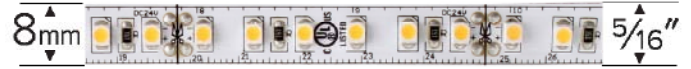

3W/ft. Indoor Lights

- 250 lm/ft.
- 24 VDC
- 95 CRI

	Custom Cut	16 ft. Reel	100 ft. Reel
2700K	E30-2427-CC	E30-2427-16	E30-2427-100
3000K	E30-2430-CC	E30-2430-16	E30-2430-100
4000K	E30-2440-CC	E30-2440-16	E30-2440-100