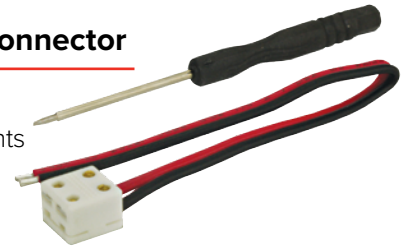

### Diamond Connector

#### EPD20

- For 8mm & 10 mm LED tape lights
- For connecting two tape lights together without any soldering
- For use as lead wire to tape light connector (wires not included)
- Tape backing for easy installation

### Tape-to-Power Diamond Connector

#### EPD26

- For 8mm & 10 mm LED tape lights
- For use as lead wire to tape light connector with 6" of wire and flat head
- Tape backing for easy installation

For large orders quotes please contact your Sales Representative