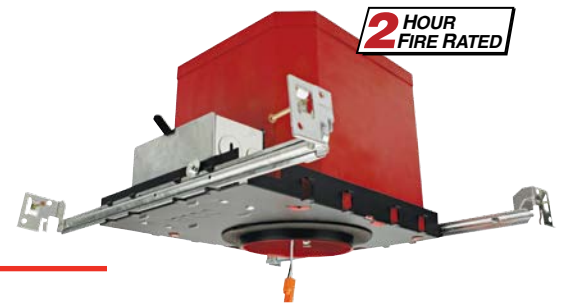

NEW Fire Rated Items In Stock!

Integrated Non-Combustible Insulation

UL listed to maintain fire ratings up to 2 hours. For use in insulated ceilings. Integrated non-combustible insulation enhances acoustical protection, dampening sound transfer between floors. Housing Meets Restricted Air Flow Requirements (per ASTM E-283). Quick Connect terminal connector for easy installation. Meets Title 24 Requirements.

NEW 6" LED Shallow Fire Rated ICA New Construction Housing

EL75FICAS

- 24W MAX.
- 2-Hour Fire Rated housing
- 120/277V, 60Hz
- For use in insulated ceilings
- Meets Title 24 High Efficacy requirements
- Housing Meets Restricted Air Flow requirements (per ASTM E- 283)
- UL Listed for damp locations
- UL Listed for wet locations
- Height: 6 1/4"

**For large orders quotes
please contact your
Sales Representative**

NEW 4" LED Fire Rated ICA New Construction Housing

EL48FICA

- 14W MAX.
- 2-Hour Fire Rated housing
- 120/277V, 60Hz
- For use in insulated ceilings
- Meets Title 24 High Efficacy requirements