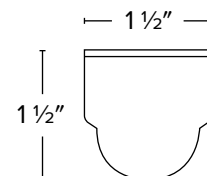

FOR FULL LED TRACK LIGHTING SELECTION PLEASE LOG ON TO ELCOLIGHTING.COM

E-mail your order to: orderdesk@elcolighting.com

Tel: 800.522.2626 • Fax: 800.644.2626

ELCO Lighting

The Best Choice in Lighting