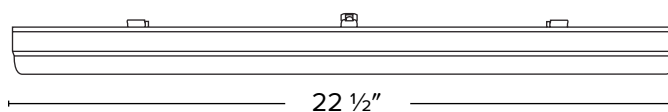

FOR FULL LED TRACK LIGHTING SELECTION PLEASE LOG ON TO ELCOLIGHTING.COM

E-mail your order to: orderdesk@elcolighting.com

Tel: 800.522.2626 • Fax: 800.644.2626

ELCO Lighting

The Best Choice in Lighting