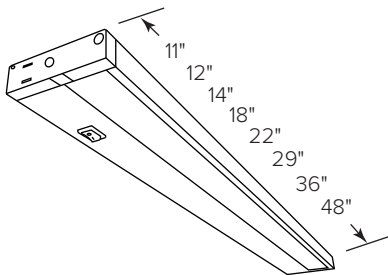

ELCO Lighting presents

Lotus™ LED Undercabinet Bars

- Mini linking connector included for row mounting.
- Linkable end-to-end.
- Integrated 120V dimmable driver.
- UL listed.
- Hardware or Plug and Play options.
- 3 1/2" W x 1" H x Various Lengths.

SIZES

FINISHES

LUMENS

290 lm to 1292 lm

COLOR TEMPERATURE

3000K & 4000K

Check out our full line of **LED Undercabinet Lights** at elcolighting.com

Azalea™ Light Bars