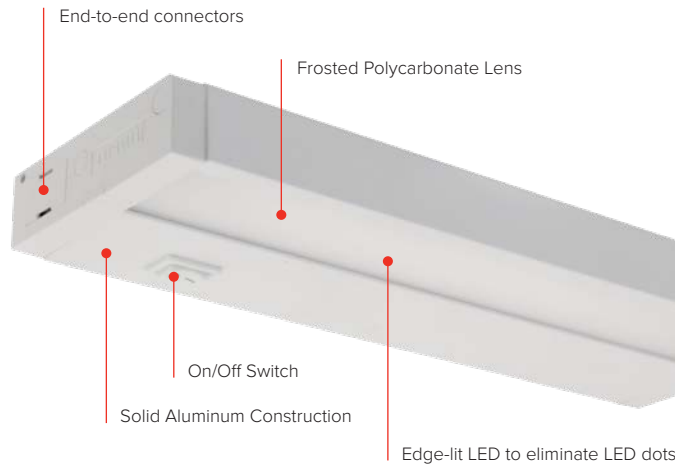

ELCO Lighting presents

Lotus™ LED Undercabinet Bars

- Mini linking connector included for row mounting.
- Linkable end-to-end.
- Integrated 120V dimmable driver.
- UL listed.
- Hardware or Plug and Play options.
- 3 1/2" W x 1" H x Various Lengths.

SIZES

FINISHES

LUMENS

290 lm to 1292 lm

COLOR TEMPERATURE

3000K & 4000K

Check out our full line of **LED Undercabinet Lights** at elcolighting.com

Azalea™ Light Bars