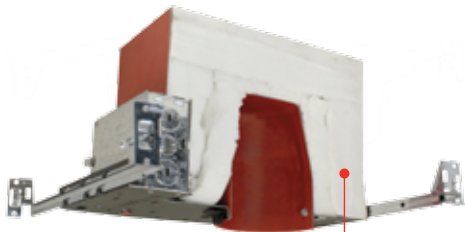

ELCO Lighting presents the **NEW**

See Catalog  
ELCAT1050

**FireProof™** Light Division

# 2 Hour **Fire Rated** Housings

Integrated  
Non-Combustible Insulation

2-Hour Fire Rated  
ICA Housing

Junction Box

Captive Hanger Bars

- UL Classified to maintain fire ratings up to 2 hours.
- Meets restricted airflow requirements (per ASTM E-283).
- For use in 2 x 8 Construction.
- Adjustable to 1 1/2 ceiling thickness.