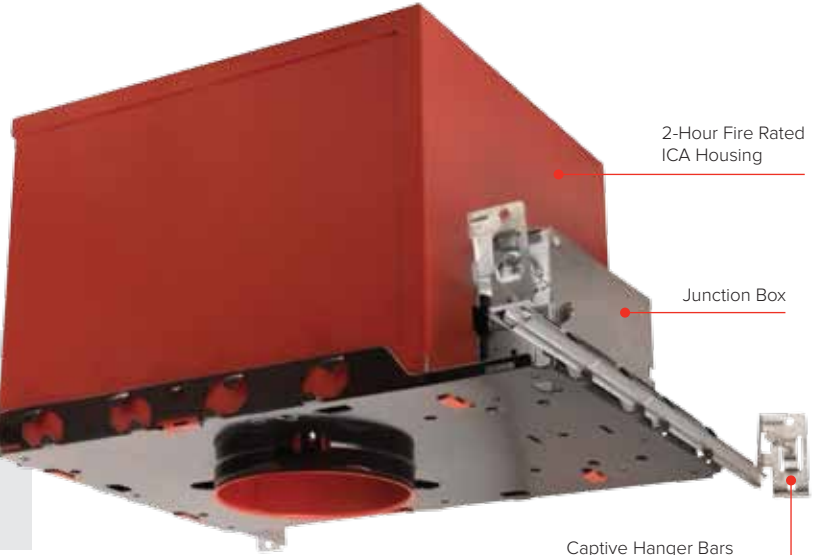

ELCO Lighting presents the **NEW**

See Catalog  
ELCAT1050

**FireProof™** Light Division

# 2 Hour **Fire Rated** Housings

Integrated  
Non-Combustible Insulation

2-Hour Fire Rated  
ICA Housing

Junction Box

Captive Hanger Bars

- UL Classified to maintain fire ratings up to 2 hours.
- Meets restricted airflow requirements (per ASTM E-283).
- For use in 2 x 8 Construction.
- Adjustable to 1 1/2 ceiling thickness.