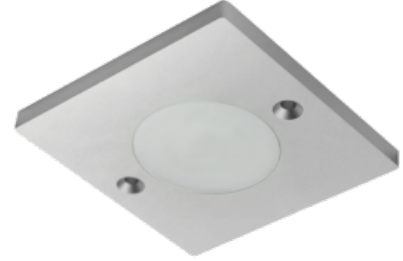

# Undercabinet Pucks, Aster™ Mini Super Slim Square LED Puck Light

## Features

- Modern and stylish Super Slim Square LED Puck Light.
- Provides outstanding even illumination to any hard to reach areas.
- Includes 5 ft. wires, surface mount only.
- System may include 1 up to 6 (Max) per system.
- Use with DRV12V30W (sold separately).
- To dim, use DRVE12V24W or DRVM12V24W with EDIS6.
- Lamp: LED COB chip.
- Easy installation: simply plug the connector into one of the ports on the EDIS6 splitter that is included with the DRV12V30W driver.

## Specifications

<b>Wattage</b>	3.5W
<b>Lumens</b>	280 lm
<b>Voltage</b>	12V
<b>Color Temp.</b>	3000K
<b>Lamp Type</b>	LED
<b>CRI</b>	80
<b>Damp Location</b>	Listed