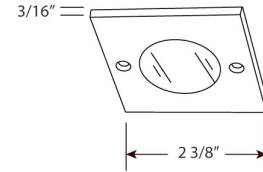

## Features

- Modern and stylish Super Slim Square LED Puck Light.
- Provides outstanding even illumination to any hard to reach areas.
- Includes 5 ft. wires, surface mount only.
- System may include 1 up to 6 (Max) per system.
- Use with DRV12V30W (sold separately).
- To dim, use DRVE12V24W or DRVM12V24W with EDIS6.
- Lamp: LED COB chip.
- Easy installation: simply plug the connector into one of the ports on the EDIS6 splitter that is included with the DRV12V30W driver.

## Dimensions