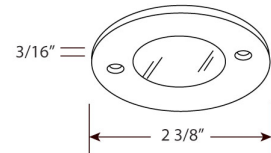

## Features

- Can be surface mounted.
- Modern and stylish Super Slim Round LED Puck Light.
- Provides outstanding even illumination to any hard to reach areas.
- Includes 5 ft. wires, for surface mount only.
- System may include 1 up to 6 (Max) per system.
- Use with DRV12V30W with EDIS6 (sold separately).
- To dim use DRVE12V24W or DRVM12V24W.
- Lamp: LED COB chip.
- Hole cutout size:

## Dimensions