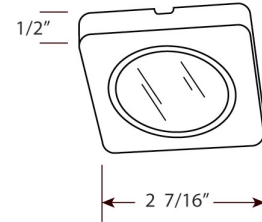

Undercabinet Pucks, Aster™ Mini Slim Square LED Puck Light

Features

- Can be surface or recessed mounted.
- Modern and stylish Slim Square LED Puck Light.
- Provides outstanding and even illumination to any hard to reach areas.
- Includes 5 ft. wires, for surface or recessed mounting (2 1/4" hole diameter for recessed application).
- System may include 1 up to 6 (Max) per system.
- Use with DRV12V30W with EDIS6 (sold separately).
- To dim use DRVE12V24W or DRVM12V24W.
- Lamp: LED COB chip.
- Hole cutout size:

Specifications

Wattage	3.5W
Lumens	280 lm
Voltage	12V
Color Temp.	3000K
Lamp Type	LED
CRI	80
Damp Location	Listed

Dimensions

Product Numbers

Item	Lamp type	Lumens	CCT	Watts	Voltage	Finish
E251N	LED	280 lm	3000K	3.5W	12V	Nickel