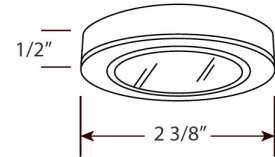

Undercabinet Pucks, Aster™ Mini Slim Round LED Puck Light

Features

- Can be surface or recessed mounted.
- Modern and stylish Slim Round LED Puck Light.
- Provides outstanding and even illumination to any hard to reach areas.
- Includes 5 ft. wires, for surface or recessed mounting (2 1/4" hole diameter for recessed application).
- System may include 1 up to 6 (Max) per system.
- Use with DRV12V30W with EDIS6 (sold separately).
- To dim use DRVE12V24W or DRVM12V24W.
- Lamp: LED COB chip.

Specifications

Wattage	3.5W
Lumens	280 lm
Voltage	12V
Color Temp.	3000K
Lamp Type	LED
CRI	80
Damp Location	Listed

Dimensions

Product Numbers

Item	Lamp type	Lumens	CCT	Watts	Voltage	Finish
E250N	LED	280 lm	3000K	3.5W	12V	Nickel