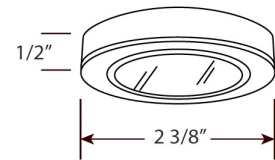

Undercabinet Pucks, Aster™ Mini Slim Round LED Puck Light

Features

- Can be surface or recessed mounted.
- Modern and stylish Slim Round LED Puck Light.
- Provides outstanding and even illumination to any hard to reach areas.
- Includes 5 ft. wires, for surface or recessed mounting (2 1/4" hole diameter for recessed application).
- System may include 1 up to 6 (Max) per system.
- Use with DRV12V30W with EDIS6 (sold separately).
- To dim use DRVE12V24W or DRVM12V24W.
- Lamp: LED COB chip.

Specifications

Wattage	3.5W
Lumens	280 lm
Voltage	12V
Color Temp.	3000K
Lamp Type	LED
CRI	80
Damp Location	Listed

Dimensions

Product Numbers

Item	Lamp type	Lumens	CCT	Watts	Voltage	Finish
E250N	LED	280 lm	3000K	3.5W	12V	Nickel