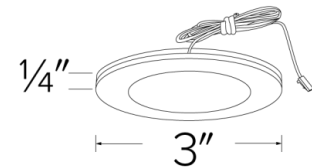

Specifications

Wattage	2.2W
Lumens	170 lm
Voltage	12V DC
Color Temp.	3500K
Lamp Type	LED
Damp Location	Listed

Options

White

Black

Dimensions

Product Number

Item	Description	Lamp type	Lumens	CCT	Watts	Voltage	Finish
E366-35B	6-Puck Light Kit with Driver Included	LED	170 lm	3500K	2.2W	12V DC	All Black