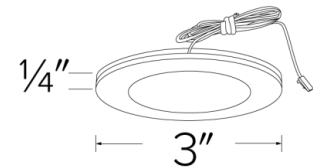

Specifications

Wattage	2.2W
Lumens	170 lm
Voltage	12V DC
Color Temp.	2700K
Lamp Type	LED
Damp Location	Listed

Options

White

Black

Dimensions

Product Number

Item	Description	Lamp type	Lumens	CCT	Watts	Voltage	Finish
E366-27B	6-Puck Light Kit with Driver Included	LED	170 lm	2700K	2.2W	12V DC	All Black