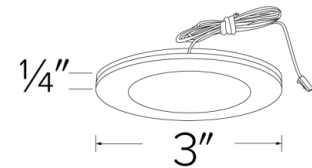

Specifications

Wattage	2.2W
Lumens	170 lm
Voltage	12V DC
Color Temp.	3000K
Lamp Type	LED
Damp Location	Listed

Options

White

Black

Dimensions

Product Number

Item	Lamp type	Lumens	CCT	Watts	Voltage	Finish
E261BZ	LED	170 lm	3000K	2.2W	12V DC	All Bronze