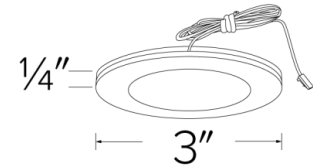

Specifications

Wattage	2.2W
Lumens	170 lm
Voltage	12V DC
Color Temp.	3000K
Lamp Type	LED
Damp Location	Listed

Options

White

Black

Dimensions

Product Number

Item	Lamp type	Lumens	CCT	Watts	Voltage	Finish
E261B	LED	170 lm	3000K	2.2W	12V DC	All Black