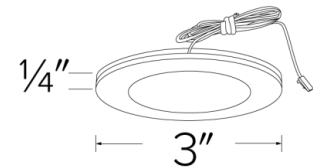

Specifications

Wattage	2.2W
Lumens	170 lm
Voltage	12V DC
Color Temp.	3500K
Lamp Type	LED
Damp Location	Listed

Options

White

Black

Dimensions

Product Number

Item	Lamp type	Lumens	CCT	Watts	Voltage	Finish
E261-35B	LED	170 lm	3500K	2.2W	12V DC	All Black