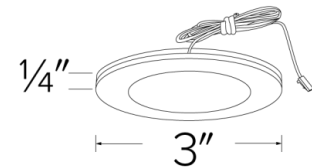

Specifications

Wattage	2.2W
Lumens	170 lm
Voltage	12V DC
Color Temp.	2700K - 3500K
Lamp Type	LED
Damp Location	Listed

Options

White

Black

Dimensions

Product Numbers

Item	Description	Lamp Type	Lumens	CCT	Watts	Voltage	Finish
E261-27W		LED	170 lm	2700K	2.2W	12V DC	All White
E261-27B		LED	170 lm	2700K	2.2W	12V DC	All Black
E261-27BZ		LED	170 lm	2700K	2.2W	12V DC	All Bronze
E261W		LED	170 lm	3000K	2.2W	12V DC	All White
E261B		LED	170 lm	3000K	2.2W	12V DC	All Black