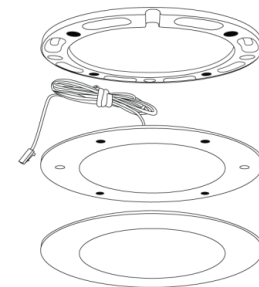

Sedum™ Mini Super Slim Round Undercabinet LED Puck Lights

Features

- Modern and stylish Super Slim Round LED Puck Lights.
- Also available in (3) and (6) Puck Lights Kits with Driver included.
- Provides outstanding even illumination to any hard to reach areas.
- Includes 5 ft. wires, recessed mount only.
- Magnetic faceplate.
- Available in 2700K, 3000K and 3500K
- For use with DRV12V12W.

Specifications

Wattage	2.2W
Lumens	170 lm
Voltage	12V DC
Color Temp.	2700K - 3500K
Lamp Type	LED
Damp Location	Listed

Options

White

Black

Dimensions

Product Numbers

Item	Description	Lamp Type	Lumens	CCT	Watts	Voltage	Finish
E261-27W		LED	170 lm	2700K	2.2W	12V DC	All White
E261-27B		LED	170 lm	2700K	2.2W	12V DC	All Black
E261-27BZ		LED	170 lm	2700K	2.2W	12V DC	All Bronze
E261W		LED	170 lm	3000K	2.2W	12V DC	All White
E261B		LED	170 lm	3000K	2.2W	12V DC	All Black