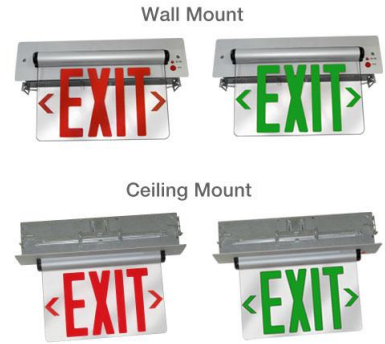

# Recessed LED Edge Lit Exit Sign

## Features

- Single or Double faced.
- 120V/277V with battery backup and hanger bars.
- For wall or ceiling mount.
- UL or ETL listed.
- Removable chevrons (arrows) included for jobsite customization.