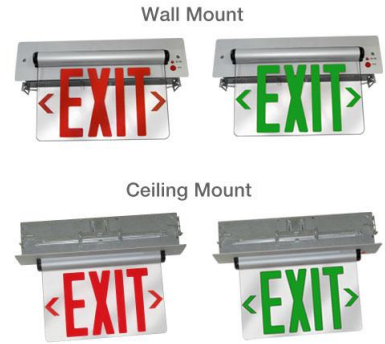

Recessed LED Edge Lit Exit Sign

Features

- Single or Double faced.
- 120V/277V with battery backup and hanger bars.
- For wall or ceiling mount.
- cUL or ETL listed.
- Removable chevrons (arrows) included for jobsite customization.

Specifications

Damp Location ETL Listed

Options

Dimensions

Product Numbers

Item	Description
EDGREC1G	Green Letters, Single Face
EDGREC1R	Red Letters, Single Face
EDGREC2G	Green Letters, Double Face
EDGREC2R	Red Letters, Double Face