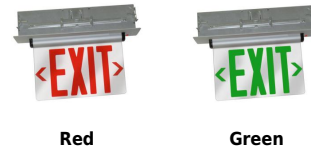

Recessed LED Edge Lit Exit Sign

Features

- Single or Double faced.
- 120V/277V with battery backup and hanger bars.
- For wall or ceiling mount.
- UL or ETL listed.
- Removable chevrons (arrows) included for jobsite customization.

Specifications

Damp Location ETL Listed

Options

Dimensions

Product Numbers

Item	Description
EDGREC1G	Green Letters, Single Face
EDGREC1R	Red Letters, Single Face
EDGREC1RG	Red & Green Letters, Single Face
EDGREC2G	Green Letters, Double Face
EDGREC2R	Red Letters, Double Face
EDGREC2RG	Red & Green Letters, Double Face