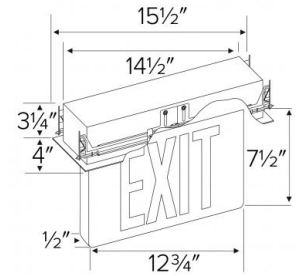

Recessed LED Edge Lit Exit Sign

Features

- Single or Double faced.
- 120V/277V with battery backup and hanger bars.
- For wall or ceiling mount.
- cUL or ETL listed.
- Removable chevrons (arrows) included for jobsite customization.

Specifications

Damp Location ETL Listed

Options

Dimensions

Product Numbers

Item	Description
EDGREC1G	Green Letters, Single Face
EDGREC1R	Red Letters, Single Face
EDGREC2G	Green Letters, Double Face
EDGREC2R	Red Letters, Double Face