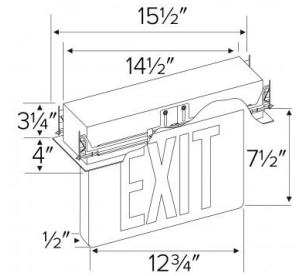

## Features

- Single or Double faced.
- 120V/277V with battery backup and hanger bars.
- For wall or ceiling mount.
- UL or ETL listed.
- Removable chevrons (arrows) included for jobsite customization.

## Dimensions