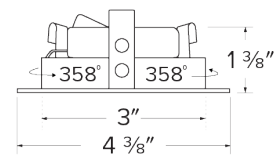

Pex™ 3" Round Adjustable Reflector

Pex™ Precision die-cast trims with twist-on system for easy Koto™ Module installation

Features

- 3" Round Adjustable Reflector.
- Convenient twist-on design for easy installation.
- Lamp: Koto™ LED Module.
- 30° tilt

Technical Details

Construction: Diecast aluminum with a powder coated finish.

Installation: Twist-on design allows for easy mounting onto the Koto™ LED Module.

Lamp: Koto™ LED Module only.

Dimensions:

Options

Dimension