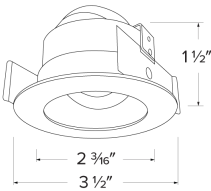

Pex™ 2" Round Adjustable Reflector

Pex™ Precision die-cast adjustable trims with twist-on system for easy Koto™ Module installation

Features

- 2" Round Adjustable Reflector
- 358° Rotation.
- 30° tilt
- 30° tilt with E2LK Series (Architectural Koto™ Module & Housings)
- Convenient twist-on design for easy installation.
- Damp Location Rated.
- Lamp: Koto™ LED Module.

Technical Details

Construction: Diecast aluminum with a powder coated finish.

Installation: Twist-On design allows for easy mounting onto the Koto™ LED Module.

Lamp: Koto™ LED Module.

Dimensions:

Options

All White