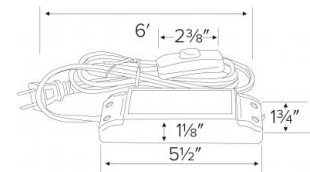

## Features

- Portable class 2 driver with 6ft cord and plug.
- 6 outlet distributor included.
- Non-Dimmable
- Easy installation: simply plug the power cord into the wall outlet.
- California Title 24 JA8-2019-E Compliant (when used with ELCO Tape Lights or Puck Lights)

## Specifications

<b>Wattage</b>	30W
<b>Voltage</b>	12V
<b>Damp Location</b>	Listed

### Dimensions