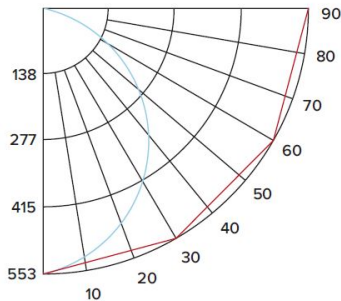

Product #: EFL15S40WF
 Wattage/Lumens: 14.9W/ 1494 Lm
 Luminaire LPW: 100 Lm/W

CANDLE POWER SUMMARY

Degrees Vertical	0°
0	551
5	544
15	508
25	445
35	368
45	286
55	205
65	132
75	73
85	21
90	4

ILLUMINANCE AT A DISTANCE