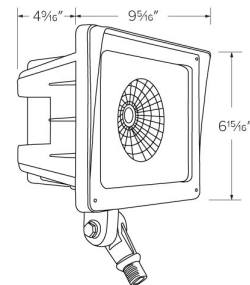

Options

Dimensions