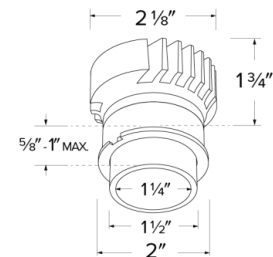

Dimensions

Product Numbers

Item	Lamp type	Lumens	CCT	Watts	Beam Angle
ELK2127D-FC	LED	1360 MAX. lm	2700K	18.9W	18° - 50°
ELK2130D-FC	LED	1430 MAX. lm	3000K	18.9W	18° - 50°
ELK2135D-FC	LED	1510 MAX. lm	3500K	18.9W	18° - 50°
ELK2140D-FC	LED	1690 MAX. lm	4000K	18.9W	18° - 50°