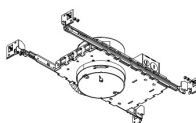

4" ICA Housing for 2-Hr Fire Rated Ceilings
New Construction
Compatible Trims: ELK4116, ELK4127, ELK4129, ELK4188, ELK4710, ELK4713, ELK4715, ELK4216, ELK4229, ELK4227, ELK4714, & ELK4716

CAT NO.	SPECIFICATIONS
E4JB85ICA	120V - Triac/ELV
E4JB85ICA-EM1	Emergency Battery Back-Up
E4JB86ICAD	120/277V - 0-10V/Triac/ELV¹
E4JB86ICAD-EM1	Emergency Battery Back-Up