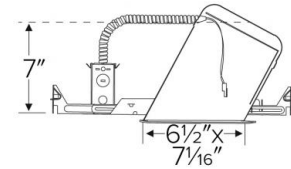

Dimensions

Product Numbers

Item	Watts	Voltage
EL970ICA	24W	120V