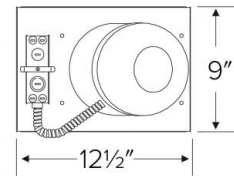

Dimensions

Product Numbers

Item	Watts	Voltage
EL970ICA	24W	120V