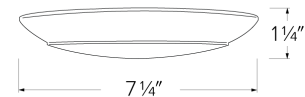

Specifications

Wattage	15W
Lumens	900 lm
Voltage	120V
Color Temp.	2700K, 3000K, 3500K, 4000K, 5000K
Dimmable	Triac/ELV
Lamp Type	LED
CRI	90+
Wet Location	Listed

Options

All White

All Bronze

All Black

Dimensions