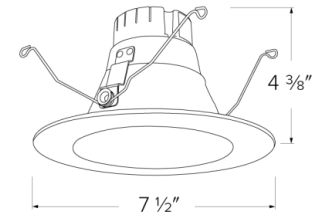

Product Numbers

Item	Lamp type	Lumens	CCT	Watts	Voltage	Dimming	Finish
EL625CT5W	LED	880-1080 lm	2700K, 3000K, 3500K, 4000K, 5000K	12W	120V	Triac/ELV	All White
EL625CT5H	LED	880-1080 lm	2700K, 3000K, 3500K, 4000K, 5000K	12W	120V	Triac/ELV	Haze with White Ring