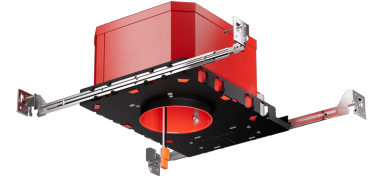

# 4" LED Shallow Fire Rated ICA New Construction Housing

4" Fire Rated ICA New Construction LED housing. Compatible with 4" LED inserts. 2-hour fire rated. Quick Connect terminal connector for easy installation.

## Features

- cUL Listed for 2-Hour Fire Resistance to meet and exceed strict fire safety codes.
- Integrated Non-combustible insulation acts as a sound barrier minimizing sound transfer between floors.
- Meets Title 24 requirements. Sound rated.
- Trims and inserts sold separately.
- 14W MAX.
- Height: 4 13/16"