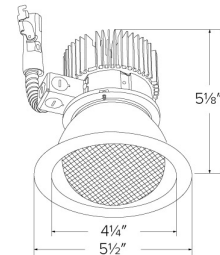

Technical Details

Optics: Frosted polycarbonate lens diffuses light evenly throughout while reducing glare with LED technology.

Reflector Construction: Reflector is one piece, deep, self-flanged construction spun from .05" thick High Grade Aluminum. Reflector allows for minimal glare and a strong glare cut-off. Wall wash reflector pushes light in one direction to evenly light up a wall or frame.

Installation: Must be installed on a Laurel System frame with compatible lumen rating. Frames are available for New Construction, Remodel and as a Retrofit Kit.

LED Technology:

- Extremely accurate Color Rendering Index of 93+ CRI.
- Efficacy of >90 lumens per watt.
- Lumen Maintenance of 50,000 hours L70 Life based on LM80 standardized test results.
- Superior Thermal Management by utilizing ELCO Red heat sink.
- Instant On to Full Brightness technology.
- No LED pixilation.

Listings: cULus Listed for Wet Location. RoHS Compliant.

Warranty: ELCO Products are built to last. 5-year Limited warranty.

Dimensions

Product Number Builder Example: E411L0827W2

ELCO 4" Wall Wash	Laurel	Lumens	Color Temp.	Finish	Generation	Beam Angle
E411	L					
		08 850 lm	27 2700K ¹	W All White	2 Gen 2	60°
		12 1250 lm	30 3000K	B All Black	1 Gen 1	-F 38° ¹
		16 1600 lm	35 3500K	C All Chrome		-N 24° ¹
		20 2000 lm	40 4000K	H All Haze (Semi-Specular)		-S 15° ¹
		30 3000 lm	50 5000K	HW Haze with White Trim		
			SD Sunset ^{1,2}			