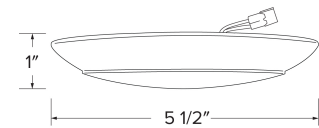

4" Alva LED Ceiling Mount Disk Light

Features

- Suitable for hard wire installation into a 3 1/2" Round or 3 1/2" Octagon junction box.
- Housing meets restricted air flow requirement (per ASTM E-283).
- CA Title 24 compliant (JA8-2016).
- Meets ENERGY STAR requirements.
- cULus Listed for N and BZ finishes.
- cETLus Listed for W finish.
- Warranty: 5 years limited.

Specifications

Wattage	13W
Lumens	800 lm
Voltage	120V
Color Temp.	3000K
Dimmable	Triac/ELV
Lamp Type	LED
CRI	90+
Wet Location	Listed

Options

Product Numbers

Item	Lamp type	Lumens	CCT	Watts	Voltage	Dimming	Finish
ELSF4030BZ	LED	800 lm	3000K	13W	120V	Triac/ELV	All Bronze
ELSF4030W	LED	800 lm	3000K	13W	120V	Triac/ELV	All White