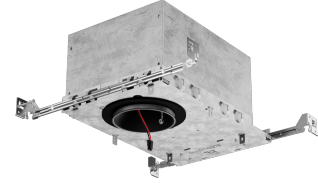

# 24V DC 3" MAX. Adjustability IC Airtight New Construction Housing

24V DC 3" MAX. Adjustability New Construction Housing. Compatible with 24V DC Koto™ Module.

## Features

- Only for use with [24V DC Koto Module](#)
- IC Airtight for direct contact with insulation
- 24V DC Quick Connect for easy module installation
- Simple installation with 24V Wire
- Integrated collar allows for use with 5/8" thick to 1 1/2" thick ceilings
- Limited 5 year warranty