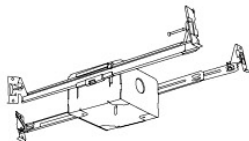

## Junction Boxes for Koto Sylo™ Ceiling Mount Fixtures

Junction Box with Hanger Bars  
**New Construction**

CAT NO.	SPECIFICATIONS
ELJ4S	3 3/4" x 3 3/4" x 2 3/8"

Junction Box without Hanger Bars  
**New Construction**