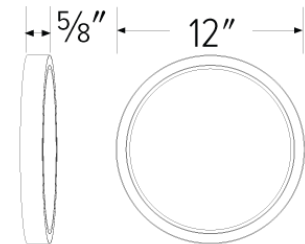

12" Round Sky Panel™

Edge-Lit LED Technology with glare control lens for even glow

Features

- Fits 3 1/2" and 4" Octagon and Round junction boxes
- Fits 4" and 6" housings and optional mounting accessories
- Dimmable to 10% with select dimmers
- Edge-lit LED technology
- IC Rated and Wet Location Rated
- ETL Listed
- JA8 2016 E-Compliant
- 12" O.D. x 5/8" H

Specifications

Wattage	22W
Lumens	1450 lm - 1520 lm
Voltage	120V
Color Temp.	3000K - 4000K
Dimmable	Triac/ELV
Lamp Type	LED
CRI	90+
Wet Location	Listed

Options

White

Black

Dimensions

Product Numbers

Item	Lamp type	Lumens	CCT	Watts	Voltage	Dimming	Finish
ELSP1230B	LED	1450 lm	3000K	22W	120V	Triac/ELV	Black
ELSP1240B	LED	1520 lm	4000K	22W	120V	Triac/ELV	Black
ELSP12CT3W	LED	1500 lm	3000K, 3500K, 4000K	22W	120V	Triac/ELV	White
ELSP12CT3B	LED	1500 lm	3000K, 3500K, 4000K	22W	120V	Triac/ELV	Black